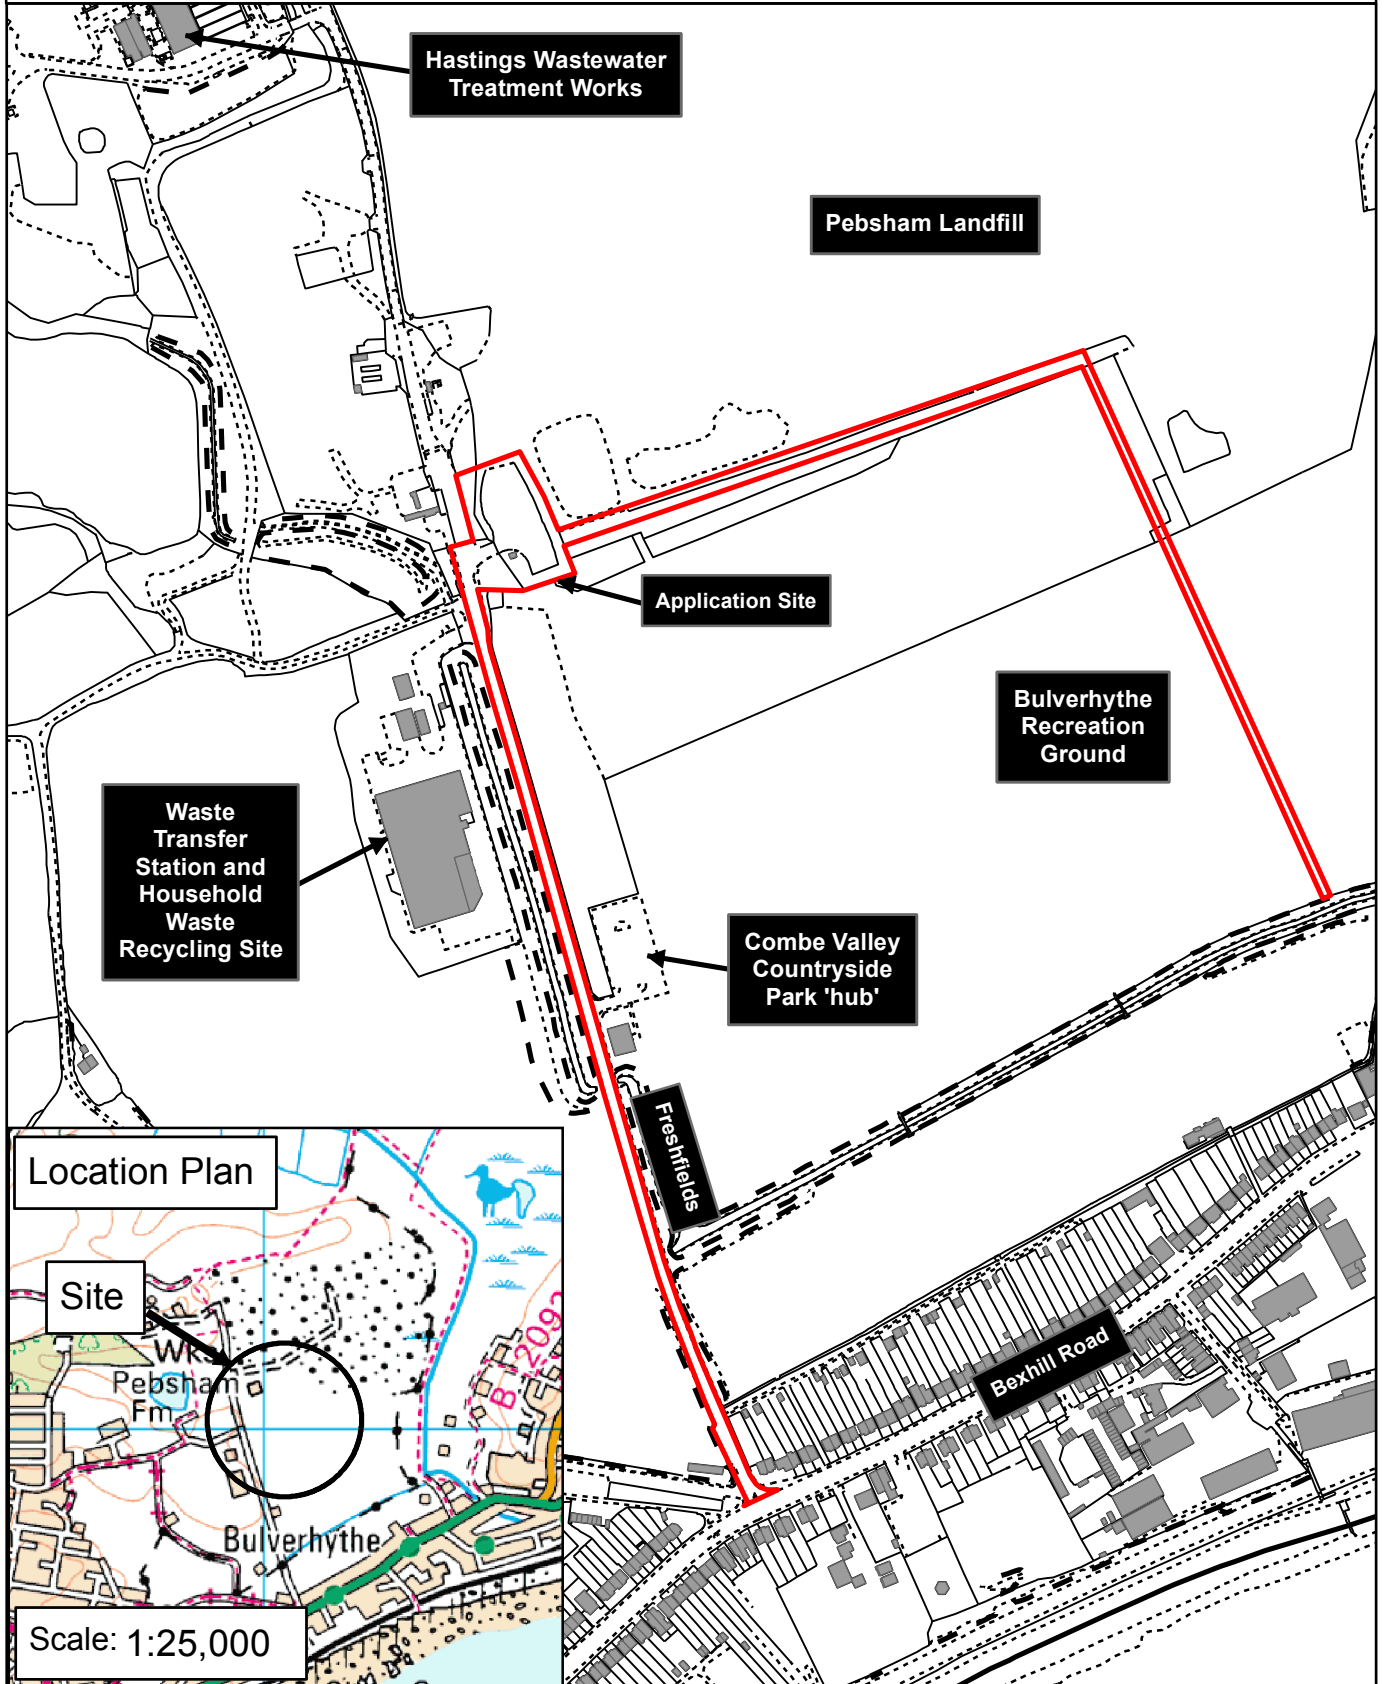

RR/784/CM

Former Hastings Household Waste Recycling Site, Freshfields,
off Bexhill Road, Pebsham, Bexhill

Location Plan

Site

Pebsham
Fm

Bulverhythe

Scale: 1:25,000

Scale: 1:5,000

Rupert Clubb BEng (Hons) CEng MICE
Director of Communities,
Economy and Transport
East Sussex County Council

Reproduced from the Ordnance Survey mapping with the permission of the Controller of Her Majesty's Stationery Office © Crown Copyright. Unauthorised reproduction infringes Crown copyright and may lead to prosecution or civil proceedings. East Sussex County Council, 100019601, 2016